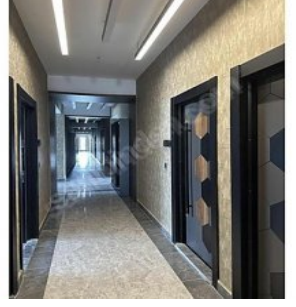

#1130629817