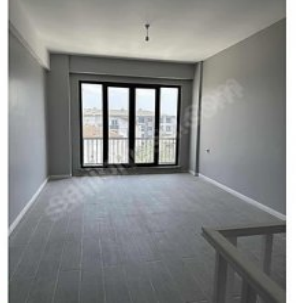

#1130629817