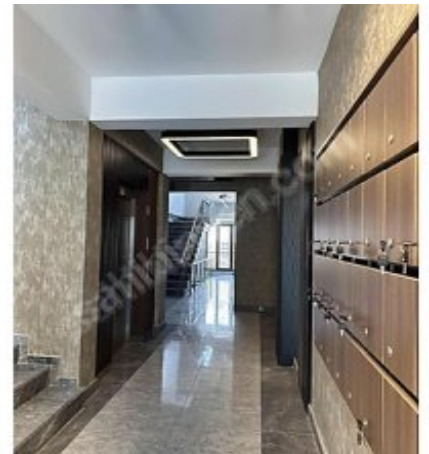

#1130629817