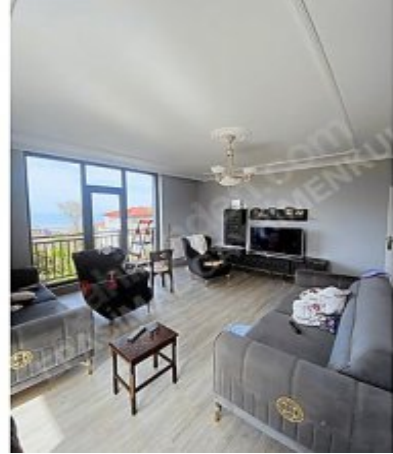

#1170532772