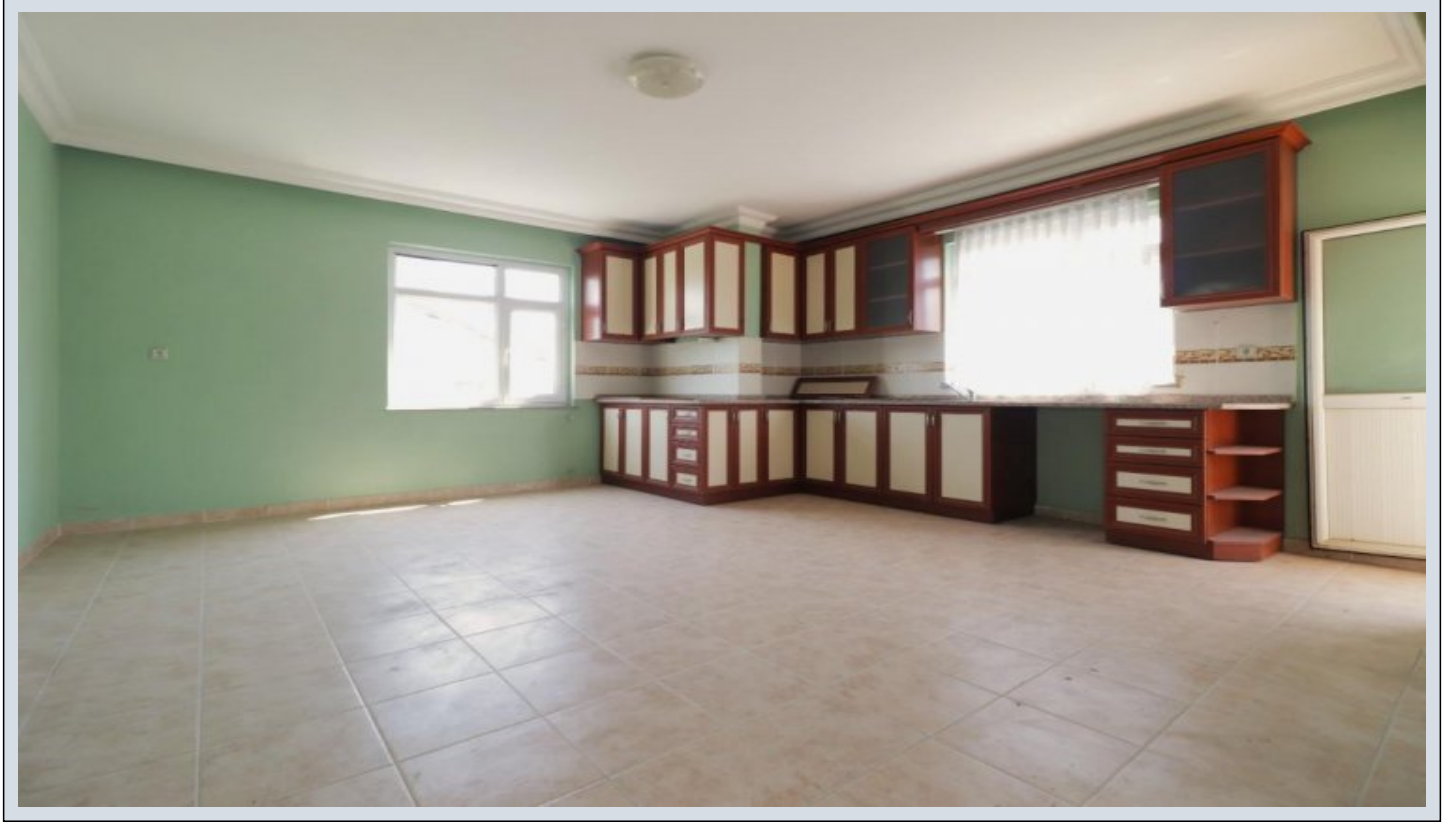

ŞİLE KIZILCAKÖY DE 600 M ARSA İÇİNDE TOPLAM 4 KAT DAİRE İstanbul / Şile

For Sale - Single House 19,000,000 TL | 600 m2 İstanbul / Şile

Rooms : 7
Saloons : 3
Baths : 4
Type of Property : Triplex
Property Condition : Second Hand
Usage Status : Empty
Heating : Combi Boiler
Heating Type : Natural Gas
Building Floor Number : 4
Construction Year : 1998
Advance Payment : 0 TL
Deed Status : Land`s Deed
Property Direction : East
West
North
Balcony Number : South
4

İlan No:f-1056696-72 Ref.No:566370

- * Internal Properties : Wood Works, Balcony, Steel Door, Cable TV / satellite, Bath-Tube, Laminate Kitchen, Marble floors, Kitchen Natural Gas, Parquet, Wall Painted with Plastic, Ceramic Ground, Oil paintings Wall, High Ceiling, Wooden Door,
- * Building : Earthquake Regulation Proof, Heat Proofing, PVC Windows, In Garden,
- * Environment : Market, District Bazaar, School,
- * Location : Near to Street, Sea View, Nature View, City View, Close to Public Transportation, Close to Minibus Route,

EMLAK PAZARLAMA A.Ş ATILLA EKİCİ DEN ŞİLE KIZILCAKÖY KÖY İÇİ MERKEZDE 600 M ARSA İÇİNDE 405 M KAPALI ALAN BAHÇE KAT : 85 M 2+1 Y GİRİŞ ARKA CEPHE DEN 1. KAT KONUMUNDA ARA KAT DAİRE: 110 M 2+1 DUBLEX NET 210 M 3+2 ÇİFT BANYO GENİŞ MUTFAK KULLANIMLI HER KAT ÇİFT BALKON KULLANIMLI TERAS KULLANIM ALANI 30 M DİR BİNA 26 YAŞINDA OLUP BU ZAMANA KADAR KİMSE DUBLEX VE BAHÇE KATI OTURUM OLMAMIŞTIR . SADECE ARA KATTA 1 YIL OTURUM OLMUŞTUR DIŞ CEPHESİ MANTOLAMA YAPILMIŞTIR İÇERİNİN GÖRÜLDÜĞÜ GİBİ BOYA MASRAFI BULUNMAKTADIR. ŞİLE MERKEZE 4 KM / SAHİLE 2.7 KM /SOFULAR SAHİLE 7 KM Bu ilan Emlak Asistanım CRM Programı tarafından otomatik entegre edilmiştir.*