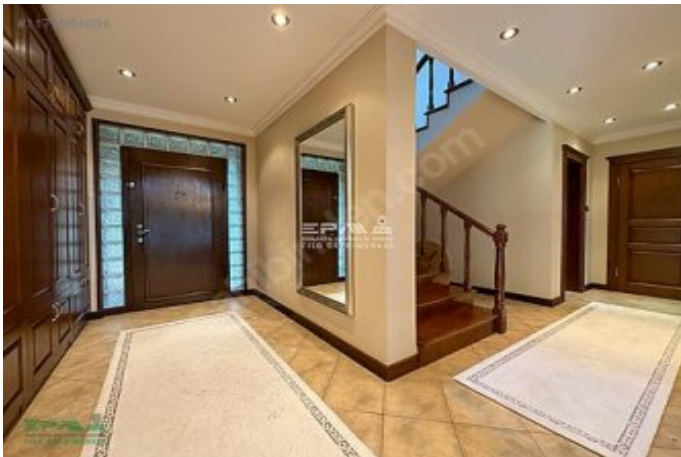

İlan No:f-1065432-56 Ref.No:570311