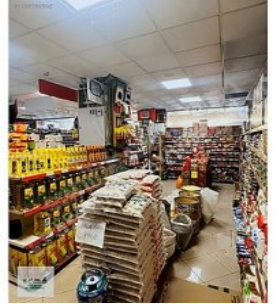

#1190287992