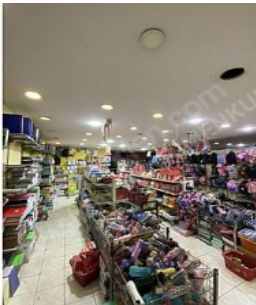

#1196044632